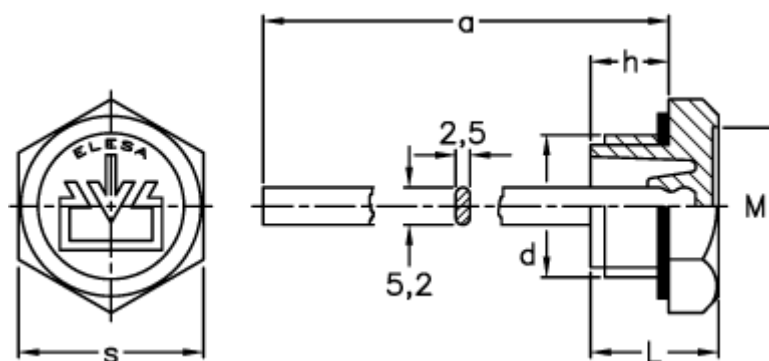

Data Sheet

Article number: 2311059533

Description: E+G Oil fill plug, w/breather hole
TCD.1/4+a, black

Measures

a	= 120
d	= G 1/4
h	= 9
L	= 16
M	= 15.0
s	= 19
Tightening torque N m = 4 til 6	